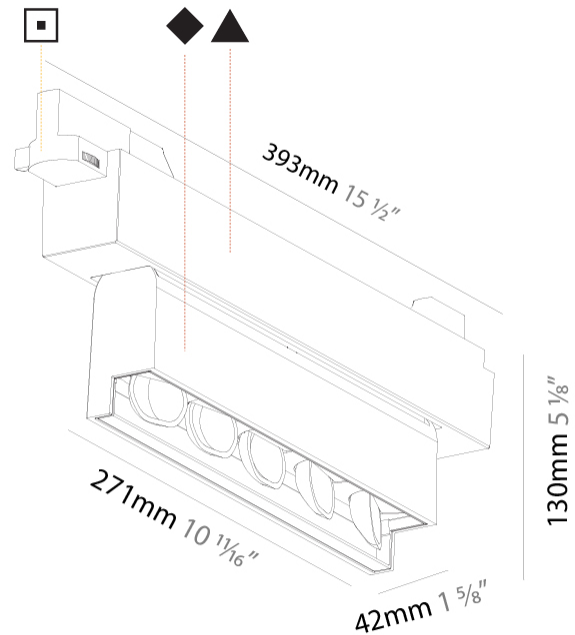

GENERAL

Series: Magiq Wallwash
Subseries: Magiq Wallwash Plus Black
Brand: Prolicht
Division: Architectural
Mounting Type: Track
Mounting Location: Ceiling
Subcategory: Wallwash

PHYSICAL

Shape: Rectangle
Length (mm): 392
Length (in): 15 7/16
Width (mm): 42
Width (in): 1 5/8
Height (mm): 130
Height (in): 5 1/8
Light Distribution: Asymmetric
Weight (kg): 1.777
Weight (lbs): 3.91
Fixture Finish: SSR / BKV / CWI / CRY / HAB / UFT / ITA / RUA / FTG / MYG / LOD / PUS / FRO / FUP / KIA / POP / BLS / SPG / MEY / GOH / GUM / CHC / COM / ABZ / JAG / OBR / MOS / ROR
Fixture Material: Aluminum Die Cast

ELECTRICAL

Lamp Type: LED (Zhaga Standard)
Input Wattage (W): 48.4
Total Output Wattage (W): 44
Dimming: Non-Dimmable / 0-10V Dimming
Driver Included: Yes
Driver Location: Integrated
Driver Type: Constant Current - Universal
Driver Class: Class 1
Input Voltage (V): 120 - 277
Constant Current (MA): 700

LED

Number of LEDs: 5
Color Temperature (°K): 2700 / 3000 / 3500 / 4000
Max. Delivered Lumen (lm): 3220 / 3430 / 3538 / 3610
Nominal Lumen (lm): 3570 / 3800 / 3920 / 4000
CRI: >90 CRI
Efficiency (%): 80
Lamp Life (hrs): 50000
Upon Request: Special Color Temperature

OPTICAL

Adjustability: Tilt 15°

RATINGS AND CERTIFICATIONS

Certified By: Certified for North American Standards
IP rating: IP20